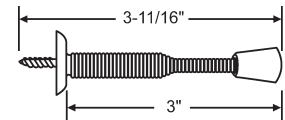

Part #	Color
19-143	Brass
19-143CH	Chrome

Door Stop Bumper Assembly