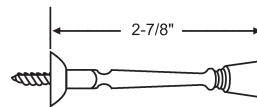

Part #	Size	A	B	C	D	Finish
18-70	#3	3/4"	1-3/4"	8-3/16"	8-15/16"	Aluminum
18-72	#3	3/4"	1-3/4"	8-3/16"	8-15/16"	Bronze (Gold)
18-74	#3	3/4"	1-3/4"	8-3/16"	8-15/16"	Duranodic (Dk. Brown)
18-68	#4	3/4"	1-3/4"	9-1/16"	9-13/16"	Aluminum
18-69	#4	3/4"	1-3/4"	9-1/16"	9-13/16"	Bronze (Gold)
18-73	#4	3/4"	1-3/4"	9-1/16"	9-13/16"	Duranodic (Dk. Brown)

## Door Stops and Bumpers

Part #	Color
18-88	Aluminum

Power Adjustable Closer with Back Check or Delayed Action

Opening	Dim. "A"
To 120°	7-3/32"
120° - 180°	3-15/16"

Part #	Color
900-12356	Brass

Floor Type Door Stop