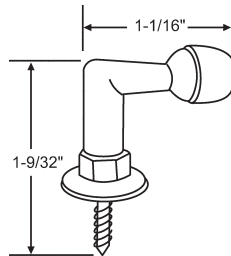

## Entrance Door Closers

- Surface mounted interior and exterior
- Size 3 is used on 3 ft. wide interior door or 2 1/2 ft. wide exterior door.
- Size 4 is used on 4' wide interior door or 3' wide exterior door.
- Non-handed
- Permanent lubricating hydraulic fluid
- Easy, smooth action
- Housing made of non-corroding aluminum.
- Narrow design is perfect for aluminum, glass, wood and other modern doors.

Part #	Size	A	B	C	D	Finish
18-70	#3	3/4"	1-3/4"	8-3/16"	8-15/16"	Aluminum
18-72	#3	3/4"	1-3/4"	8-3/16"	8-15/16"	Bronze (Gold)
18-74	#3	3/4"	1-3/4"	8-3/16"	8-15/16"	Duranodic (Dk. Brown)
18-68	#4	3/4"	1-3/4"	9-1/16"	9-13/16"	Aluminum
18-69	#4	3/4"	1-3/4"	9-1/16"	9-13/16"	Bronze (Gold)
18-73	#4	3/4"	1-3/4"	9-1/16"	9-13/16"	Duranodic (Dk. Brown)

## Door Stops and Bumpers

Part #	Color
18-88	Aluminum

Power Adjustable Closer with Back Check or Delayed Action

Opening	Dim. "A"
To 120°	7-3/32"
120° - 180°	3-15/16"

Part #	Color
900-12356	Brass

Floor Type Door Stop