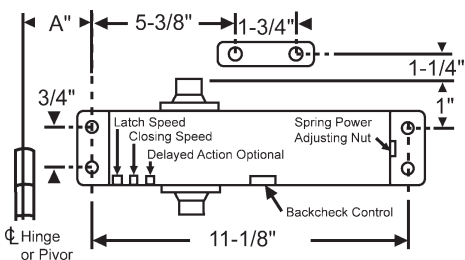

Door Stops and Bumpers

Part #	Color
18-88	Aluminum

Power Adjustable Closer with Back Check or Delayed Action

Opening	Dim. "A"
To 120°	7-3/32"
120° - 180°	3-15/16"