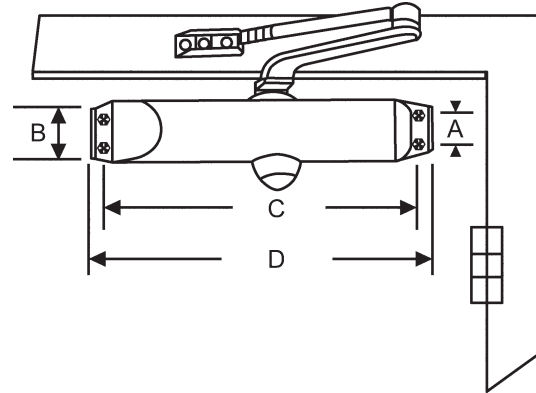

## Entrance Door Closers

- Surface mounted interior and exterior
- Size 3 is used on 3 ft. wide interior door or 2 1/2 ft. wide exterior door.
- Size 4 is used on 4' wide interior door or 3' wide exterior door.
- Non-handed
- Permanent lubricating hydraulic fluid
- Easy, smooth action
- Housing made of non-corroding aluminum.
- Narrow design is perfect for aluminum, glass, wood and other modern doors.

Part #	Size	A	B	C	D	Finish
18-70	#3	3/4"	1-3/4"	8-3/16"	8-15/16"	Aluminum
18-72	#3	3/4"	1-3/4"	8-3/16"	8-15/16"	Bronze (Gold)
18-74	#3	3/4"	1-3/4"	8-3/16"	8-15/16"	Duranodic (Dk. Brown)
18-68	#4	3/4"	1-3/4"	9-1/16"	9-13/16"	Aluminum
18-69	#4	3/4"	1-3/4"	9-1/16"	9-13/16"	Bronze (Gold)
18-73	#4	3/4"	1-3/4"	9-1/16"	9-13/16"	Duranodic (Dk. Brown)