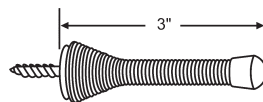

Part #	Color
19-204	Brass
19-204C	Chrome

Heavy Duty Door Stop Bumper Flexible