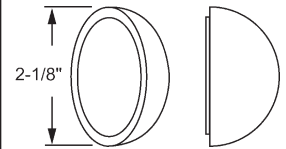

Part #	Color
19-242	White

Adhesive PVC Wall Bumper

Door Silencer

Part #	Color
19-145	White

Hinge Pin Door Stop Bumper
Only. Fits 19-142, 19-142A,
19-142CH, 19-142W

Part #	Color
19-146	White

Door Stop Bumper Only.
For 9/32" OD Door Stop