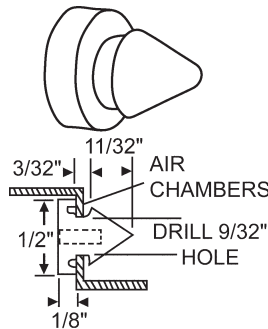

Part #	Color
19-134	Gray

Wall Protectors