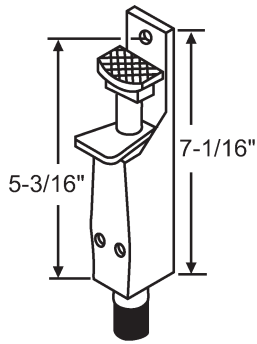

General Door & Builders Hardware

Door Stops and Bumpers

Part #	Color
19-135	Brass
19-138	Aluminum
19-135PB	Bright Brass

19-135T
Screw type tip only.
Black

Part #	Color
19-142	Brass
19-142A	Aluminum
19-142CH	Chrome
19-142W	White

Hinge Pin Door Stop