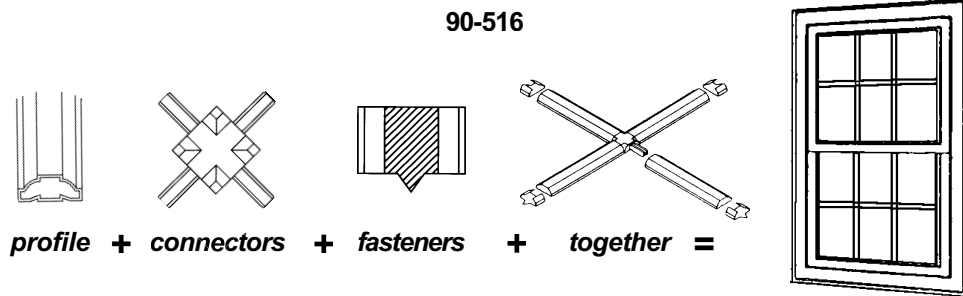

WINDOW GRILLE KIT AND PLASTIC WICKETS

WINDOW GRILLE KIT

The Window Grille Kit is simple to install & easy to remove for cleaning at a fraction of the typical cost. The kit contains enough material for a standard size window or door including:
 12 pieces of 24" **profile**, 8 "X" **connectors** and 16 **fasteners**

The Window Grille Kit can be used on wood, vinyl or aluminum materials. These attractive profiles are currently available in white only.

PLASTIC WICKETS

For Casement or Awning Type Window Screens

- Snap-Type Latch for Sure Closure •
- Allows easy access to operator •
- Install Your Own Matching Wire •
- Pop Rivet to Screen Frame •
 - Size: 10-1/8" x 6-1/8" •
 - Very Economical •
 - Hinges Full 180° •